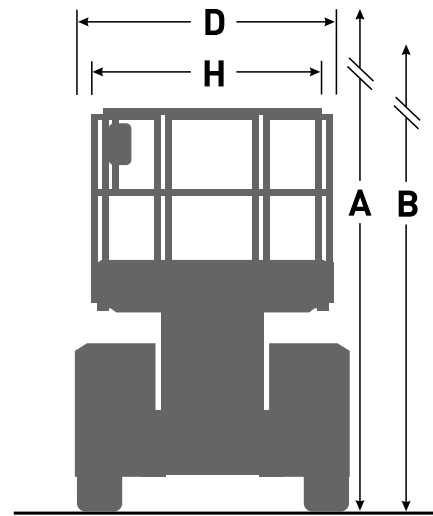

SJ6826/32 RT ROUGH TERRAIN SCISSORS

Dimensions	SJ6826 RT	SJ6832 RT
A Work Height	32' (9.75 m)	38' (11.58 m)
B Raised Platform Height	26' (7.92 m)	32' (9.75 m)
C Lowered Platform Height	48.5" (1.23 m)	54" (1.37 m)
D Overall Width	69.5" (1.76 m)	69.5" (1.76 m)
E Overall Length	107" (2.72 m)	107" (2.72 m)
F Stowed Height (Rails Up)	93.5" (2.38 m)	99" (2.51 m)
G Stowed Height (Rails Down)	63.5" (1.61 m)	69" (1.75 m)
H Platform Width (Inside Dimension)	56" (1.42 m)	56" (1.42 m)
I Platform Length (Inside Dimension)	96" (2.44 m)	96" (2.44 m)
Specifications	SJ6826 RT	SJ6832 RT
Extension Deck	5' (1.52 m)	5' (1.52 m)
Ground Clearance	8" (0.20 m)	8" (0.20 m)
Wheelbase	80.5" (2.04 m)	80.5" (2.04 m)
Weight	6,460 lbs (2,930 kg)	7,590 lbs (3,443 kg)
Gradeability	45%	40%
Turning Radius (Inside)	60" (1.52 m)	60" (1.52 m)
Turning Radius (Outside)	156" (3.96 m)	156" (3.96 m)
Lift Time (With Rated Load)	36 sec	39 sec
Lower time (With Rated Load)	36 sec	36 sec
Drive Speed (Stowed)	3.8 mph (6.1 km/h)	3.8 mph (6.1 km/h)
Drive Speed (Raised)	0.4 mph (0.6 km/h)	0.4 mph (0.6 km/h)
Maximum Drive Height	Full Height	Full Height
Capacity (Overall)	1,250 lbs (567 kg)	1,000 lbs (454 kg)
Distributed Capacity (Main Platform)	950 lbs (431 kg)	700 lbs (318 kg)
Distributed Capacity (Extension Deck)	300 lbs (136 kg)	300 lbs (136 kg)
Local Floor Load (With Rated Load)	190 psi (1,310 kPa)	216 psi (1,500 kPa)
Overall Floor Load (With Rated Load)	170 psf (830 kg/m ²)	200 psf (976 kg/m ²)
Maximum # of persons up to 28 mph (12.5 m/s) wind rating	4	4
Diesel Engine	24.8 HP Kubota	24.8 HP Kubota
Fuel Tank	23 gal (87 L)	23 gal (87 L)
Hydraulic Reservoir	23 gal (87 L)	23 gal (87 L)
Outrigger Leveling (Front to Back / Side to Side)	5° / 8°	5° / 8°
Tire Type	Foam-Filled	Foam-Filled
Tire Size	26 x 12	26 x 12