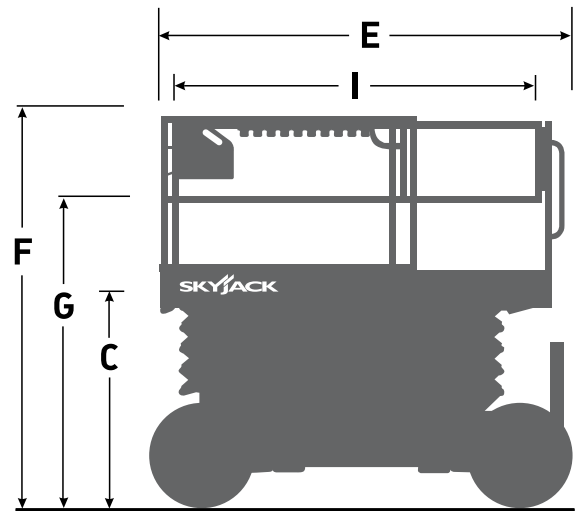

SJ6826/32 RT ROUGH TERRAIN SCISSORS

Dimensions	SJ6826 RT	SJ6832 RT
A Work Height	32' (9.75 m)	38' (11.58 m)
B Raised Platform Height	26' (7.92 m)	32' (9.75 m)
C Lowered Platform Height	48.5" (1.23 m)	54" (1.37 m)
D Overall Width	69.5" (1.76 m)	69.5" (1.76 m)
E Overall Length	107" (2.72 m)	107" (2.72 m)
F Stowed Height (Rails Up)	93.5" (2.38 m)	99" (2.51 m)
G Stowed Height (Rails Down)	63.5" (1.61 m)	69" (1.75 m)
H Platform Width (Inside Dimension)	56" (1.42 m)	56" (1.42 m)
I Platform Length (Inside Dimension)	96" (2.44 m)	96" (2.44 m)
Specifications	SJ6826 RT	SJ6832 RT
Extension Deck	5' (1.52 m)	5' (1.52 m)
Ground Clearance	8" (0.20 m)	8" (0.20 m)
Wheelbase	80.5" (2.04 m)	80.5" (2.04 m)
Weight	6,460 lbs (2,930 kg)	7,590 lbs (3,443 kg)
Gradeability	45%	40%
Turning Radius (Inside)	60" (1.52 m)	60" (1.52 m)
Turning Radius (Outside)	156" (3.96 m)	156" (3.96 m)
Lift Time (With Rated Load)	36 sec	39 sec
Lower time (With Rated Load)	36 sec	36 sec
Drive Speed (Stowed)	3.8 mph (6.1 km/h)	3.8 mph (6.1 km/h)
Drive Speed (Raised)	0.4 mph (0.6 km/h)	0.4 mph (0.6 km/h)
Maximum Drive Height	Full Height	Full Height
Capacity (Overall)	1,250 lbs (567 kg)	1,000 lbs (454 kg)
Distributed Capacity (Main Platform)	950 lbs (431 kg)	700 lbs (318 kg)
Distributed Capacity (Extension Deck)	300 lbs (136 kg)	300 lbs (136 kg)
Local Floor Load (With Rated Load)	190 psi (1,310 kPa)	216 psi (1,500 kPa)
Overall Floor Load (With Rated Load)	170 psf (830 kg/m ²)	200 psf (976 kg/m ²)
Maximum # of persons up to 28 mph (12.5 m/s) wind rating	4	4
Diesel Engine	24.8 HP Kubota	24.8 HP Kubota
Fuel Tank	23 gal (87 L)	23 gal (87 L)
Hydraulic Reservoir	23 gal (87 L)	23 gal (87 L)
Outrigger Leveling (Front to Back / Side to Side)	5° / 8°	5° / 8°
Tire Type	Foam-Filled	Foam-Filled
Tire Size	26 x 12	26 x 12